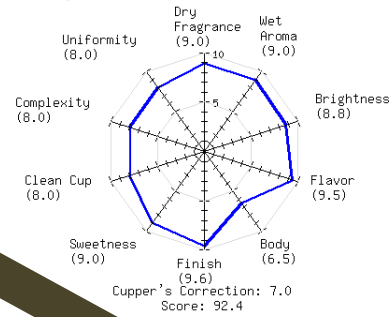

Our Signature

Bean

Selang Kopi Spesialti Indonesia 3
The 3rd Indonesia Specilty Coffee Auction

2014

Auction

Origin Map

Q Coffee System

Cup