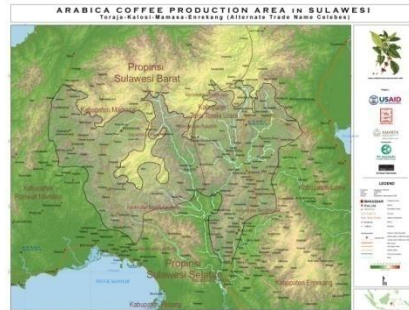

Our Signature

Bean

Selang Kopi Spesialti Indonesia 3
The 3rd Indonesia Specilty Coffee Auction

2014

Auction

Origin Map

Q Coffee System

Cup