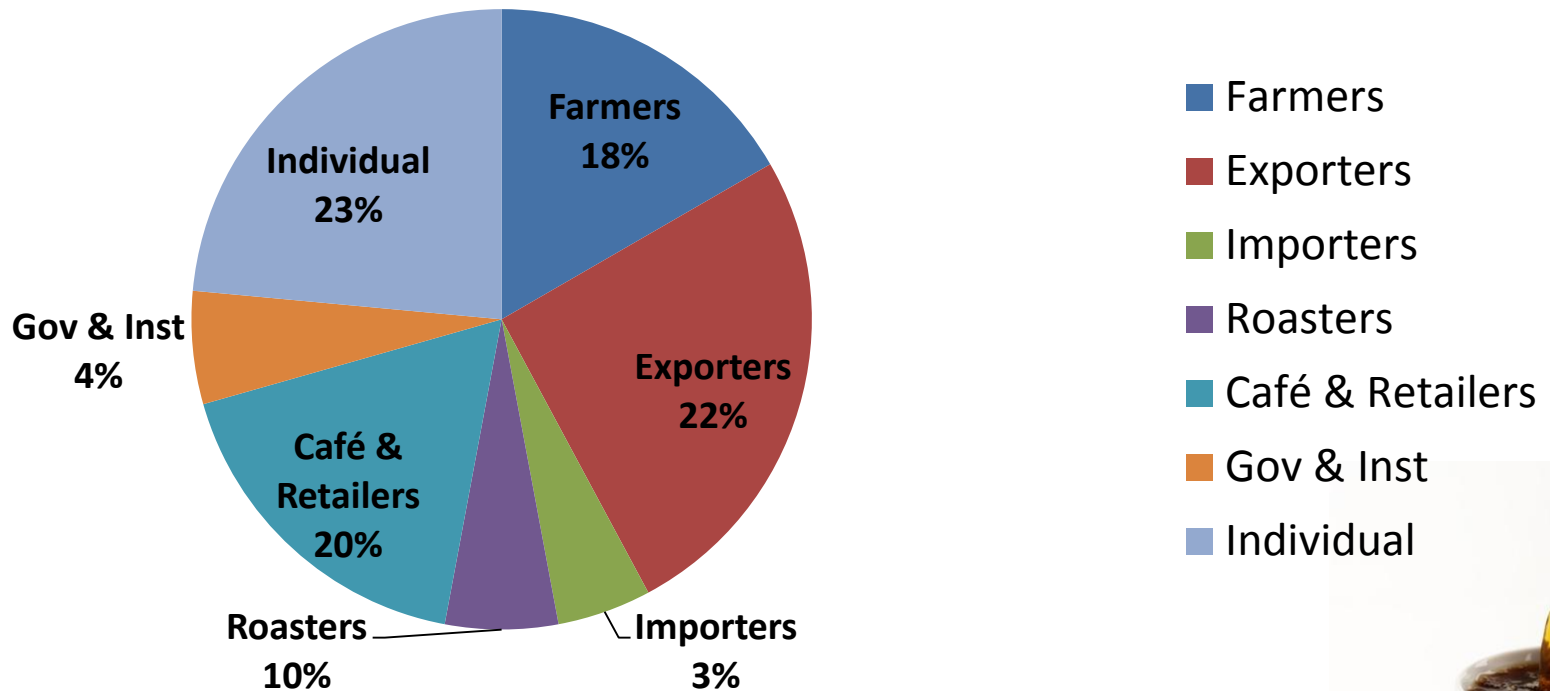

- Forum for all value chain players in Specialty Coffee Indonesia
→ from farmer/coop, trader/exporter, importer, roaster, café, retailer, government & institutional, individual (cafe/resto consultant , researcher)
- Mission : to improve volume, value and quality of Indonesian Specialty Coffee
- Promoting and setting up quality standard from production, processing, brewing and serving Specialty Coffee

Specialty Coffee
Association of Indonesia

SCAI Membership Profiles (December 2013)

Membership Profile

Focus of The Programs

- Education & Awareness Indonesia Specialty Coffee Knowledge
 - Production and Processing
 - Cupping and Brewing
 - Traceability (Geographic Indication and Coffee Origin Places)
 - Certification in Coffee Information
- Skill Developments
 - Good Agriculture Practices
 - Cupping and Brewing
 - Roasting
 - Barista
 - New Trends in Coffee